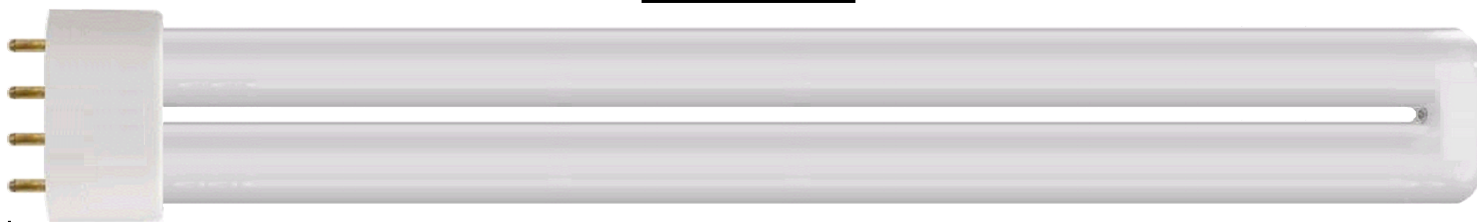

Each	10+
£3.85	£3.50

42 Watt
GX24q-4

Each	10+
£3.85	£3.50

The Lamps Shown On This Page Are Actual Size

4 Pin Long

Length

Fluorescent 4 Pin Long

Watt	Length	Cap	Available In	Each	
18	227 mm	2G11	840 Cool White	£3.50	
24	328 mm				
36	398 mm				
40	535 mm	55 Watt also available in 860 Daylight	£3.30		
55	535 mm				