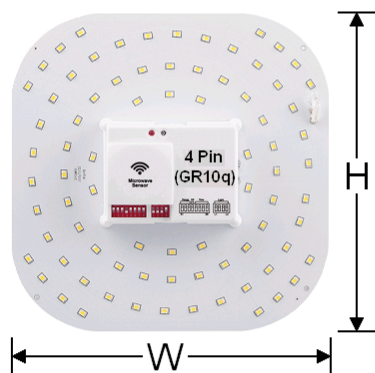

LED DD Lamp With Movement Sensor

Not to scale

- Retro fit replacement for fluorescent 2D lamps
- Save further energy by only using lamp when motion is sensed within the area
- Integrated corridor dim function provides 10% background light for reassurance (feature can be turned On/Off as required)

Select light colour at the flick of a switch
Warm White
Cool White
or Daylight

Watt	Pins	Size H x W mm	Each	
12	4	192 x 192	£33.00	
18	4	192 x 192	£38.00	

Comparison Chart

LED DD Lamp	2D Fluorescent
9 Watt	16 Watt
12 Watt	28 Watt
18 Watt	38 Watt

Detection Range (Adjustable)	1,3,5,8 or 12 Metres
Time Setting (Adjustable)	8,30 or 90 Seconds
	6,20 or 30 Minutes