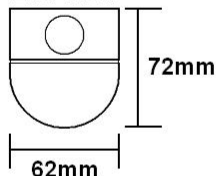

- White steel body construction
- Polycarbonate opal diffuser
- LED - non replaceable
- Indoor/dry zones only
- Multiple entries on rear of unit & 20mm knockout at end cap for through wiring
- Wall, ceiling or suspended mounting
- Up to 50% energy saving compared to T8 fluorescent fittings
- Select light colour at the flick of a switch: Warm White, Cool White or Daylight
- Select power/light output at the flick of a switch - Single or Twin

Buy 2 or more of any item on pages 14 & 15 and save £3.00 per light	For quantities over 6, Please contact us for best price

End View