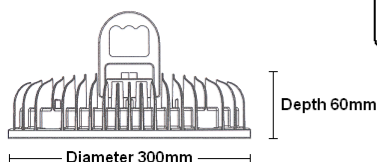

- Perfect for high level lighting in warehousing, large retail and factories
- Genuine replacement for 150/250/400 Watt Metal Halide or Sodium lamps

High Bay Mounting Bracket
£9.25

Lamp included ✓ Integrated LED Non Replaceable Instant Start Instant Start Non Dimmable IP65 Cool White

2.9Kg 120° Beam IK8 Impact Rating

Wattage selection at the flick of a switch			Each
100 Watt 12000 Lumen =100W MH/SON	150 Watt 18000 Lumen =250W MH/SON	200 Watt 24000 Lumen =400W MH/SON	£72.50