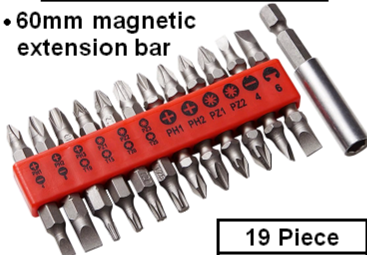

Other sizes available upon request

Holesaw Arbor

19mm - 29mm **£ 3.00**
32mm - 152mm **£ 5.00**

Holesaw Pilot Drill

£ 2.00

Power Bit Set

- 60mm magnetic extension bar

- FLAT, PHILLIPS POZI & TORX