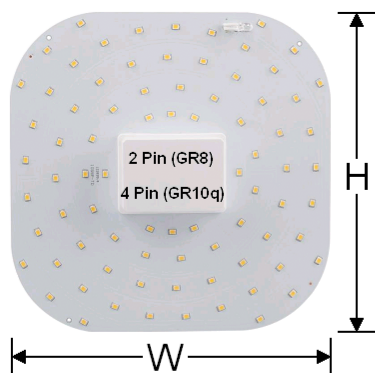

LED

LED DD Lamp

Not to scale

- Retro fit replacement for fluorescent 2D lamps
- Up to 66% energy saving compared to fluorescent 2D lamps
- Lamp lasts up to 3 times longer than fluorescent 2D lamps

Select light colour at the flick of a switch
Warm White
Cool White
or Daylight

Watt	Pins	Size H x W mm	Each	
9	2	145 x 145	£13.50	
9	4	145 x 145	£13.50	
12	2	192 x 192	£16.50	
12	4	192 x 192	£16.50	
18	4	192 x 192	£20.50	

Comparison Chart

LED DD Lamp	2D Fluorescent
9 Watt	16 Watt
12 Watt	28 Watt
18 Watt	38 Watt

SPECIAL DISCOUNT

On LED DD Lamps, Bulkheads & Attachments

£ 75 - 5% Discount

£150 - 10% Discount

£300 - 15% Discount

£500 - 20% Discount

On LED DD Lamps, Bulkheads & Attachments