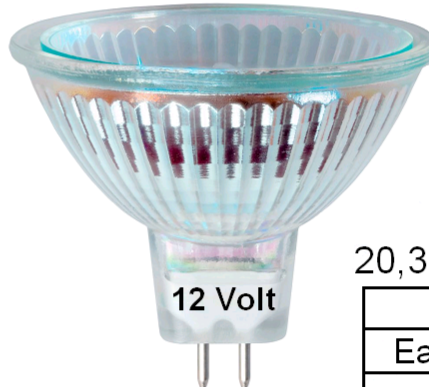

MR16 Low Voltage Spot

50mm Face

GU5.3 Base

20,35 or 50 Watt

Clear	
Each	10+
£1.25	£1.00

Green, Red & Yellow
20 or 50 Watt
£1.50 Each