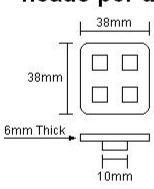

Each
£20.00