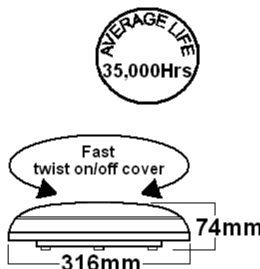

- Instant Start
- Non Dimmable
- Integrated LED Non Replaceable
- Suitable for bathroom use Zones 1 & 2
- IP65
- IK10 Impact Rating
- Indoor & Outdoor Use

- IP65 Rated - suitable for bathroom zones 1 & 2
- Ceiling or wall mounted
- Select light colour at the flick of a switch: Warm White, Cool White or Daylight
- Select power/light output at the flick of a switch
- Fast twist on/off cover with hinged tray & tool free terminals for quick installation

AVERAGE LIFE
35,000Hrs

Available with movement sensor which turns light on

Available With Emergency Pack

Colour Switchable at the flick of a switch
14Watt = 28Watt 2D

Colour Switchable & Power Switchable at the flick of a switch
9Watt = 16Watt 2D
14Watt = 28Watt 2D
18Watt = 38Watt 2D

Standard	£19.50	£22.00
Emergency	£33.00	£37.00
Movement Sensor	£28.50	£35.00
Emergency With Movement Sensor	£42.00	£43.50

Add a clip on attachment

Black Ring	Chrome Ring	Black Eyelid	White Eyelid
£3.30	£4.80	£3.30	£3.30