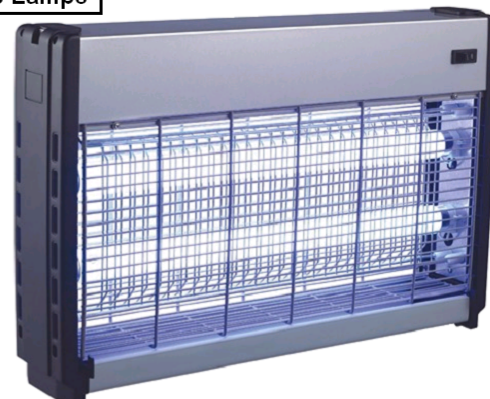

Wattage	Dimensions (mm) LxHxD	Coverage(m²)	Each
Small - 2 x 10 Watt T8	390 x 310 x 100	80m²	£36.00
Large - 2 x 15 Watt T8	490 x 310 x 100	100m²	£52.00