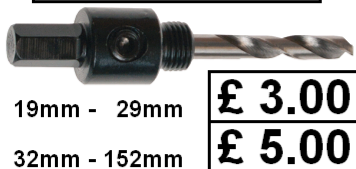

Other sizes available upon request

Holesaw Arbor

19mm - 29mm **£ 3.00**
32mm - 152mm **£ 5.00**

Holesaw Pilot Drill

£ 2.00

Power Bit Set

- 60mm magnetic extension bar

- FLAT, PHILLIPS POZI & TORX