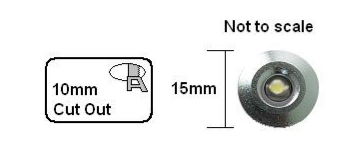

15mm Pack of 10
£21.00