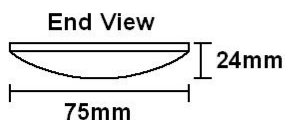

Lamp included Instant Start Non Dimmable Integrated LED Non Replaceable Indoor/Dry Zones Only Opal Cool White or Daylight

Length	2 Foot		4 Foot		5 Foot		6 Foot	
Application	Single	Twin	Single	Twin	Single	Twin	Single	Twin
Each	£13.00	£15.00	£25.00	£29.00	£33.00	£35.00	£38.00	£41.00