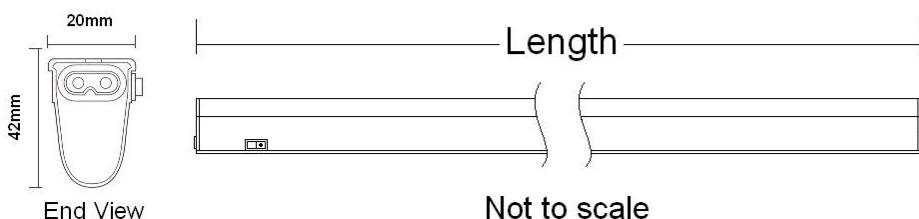

Watt	Length	Each
6	268mm	£ 6.75
8	344mm	£ 7.75
13	572mm	£ 9.50
21	904mm	£12.50

Planter Wall Light

- Up and down wall light

Lamp not included LED Compatible Indoor/Dry Zones Only Up & Down Light

- Ceramic off white finish
- Rounded wall light
- E14/SES candle - 40 Watt maximum
- Lamp not included
- Can be painted

Size Chart	
Width	250mm
Height	90mm
Depth	90mm

Each
£15.00

Isaac Wall Light

- Up wall light

Lamp not included LED Compatible Indoor/Dry Zones Only Up Light

- Frosted glass half moon wall light
- ES/E27 Candle - 60 Watt maximum
- Lamp not included