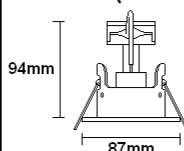

Mini Low Voltage Downlight

- White, Chrome & Satin Chrome
- Pressed steel
- MR11 12Volt G4 (35W maximum)
- Indoor/dry zones only
- Fixed downlight
- Transformer required

MR11
Lamp face
35mm
Diameter

Each
£ 2.50

MR16 Low Voltage Downlight

- White, Chrome, Brass & Satin Chrome
- Pressed steel
- MR16 12Volt GU5.3 (50W maximum)
- Indoor/dry zones only
- Fixed downlight
- Transformer required

MR16
Lamp face
50mm
Diameter

Each
£ 3.00

LED Integrated Fire Rated Downlight

Includes White bezel & Magnetic Satin Chrome bezel

Wattage selection at the flick of a switch 4.5 & 6Watt

Integrated LED Non Replaceable

Interchangeable Magnetic Bezel

- Part B, C, D & L compliant
- 30/60/90 minutes - Fire Rated

Choose between:
2700K, 3000K,
4000K & 6000K at
the flick of a switch

530
Lumens

AVERAGE LIFE
30,000Hrs

Each
£10.00

GU10 Deluxe Downlight

- White, Chrome or Brushed Chrome
- Die Cast
- PAR16 GU10 (50W maximum)
- Indoor/dry zones only
- Fixed downlight

Each
£ 3.25

GU10 Centre Tilt Downlight

- White, Chrome or Brushed Chrome
- Die Cast
- PAR16 GU10 (50W maximum)
- Indoor/dry zones only
- Centre tilt adjustable

Each
£ 4.25

Add a round bezel

Each
£ 1.75

Add a square bezel

Each
£ 2.00

Add a oversized ring for cut outs 80-110mm

Each
£ 3.75

Fire Rated Downlight

- White, Chrome or Satin Nickel
- Die Cast Aluminium
- PAR16 GU10 (50W maximum)
- Indoor/dry zones only
- Fire Rated - 30,60,90 minutes
- Part E (acoustic rating)

Add an insulation cover for £1.25 each

Each
£ 4.75

Fire Rated Centre Tilt

- White, Chrome or Satin Nickel
- Die Cast Aluminium
- PAR16 GU10 (50W maximum)
- Indoor/dry zones only
- Fire Rated - 30,60,90 minutes
- Part E (acoustic rating)

Add an insulation cover for £1.25 each

Each
£ 5.75

Fire Rated Showerlight