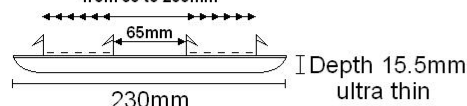

Selectable Colour	Warm White	Cool White	Daylight
Power Selectable	Lumens	Lumens	Lumens
10 Watt	950	1100	1000
15 Watt	1300	1500	1350
18 Watt	1500	1700	1550

Wattage	Diameter	Lumens	Each
10/15/18	230mm	950Lm - 1700Lm	£12.50
Add an Emergency Pad (3 Hour)			£15.00

Emergency versions require permanent live feed