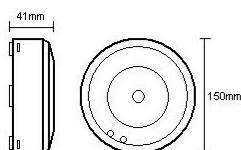

Size Chart		Each
Length	150mm	£27.00
Width	41mm