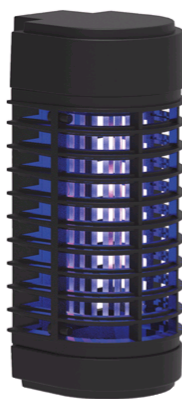

Plug In Flykiller

Plugs into standard socket outlet

Coverage 50m²

Integrated LED Non Replaceable

Instant Start

Easy to fit No wiring Needed

Simple DIY Installation

Size Chart	
Width	80mm
Height	193mm
Depth	116mm

Each
£12.50

Flykiller Unit

To ensure optimal performance, replace your insect killer tubes regularly & maintain/clean as recommended by the manufacturers instructions

Includes Lamps