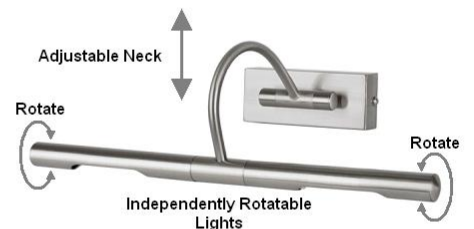

Size Chart	
Width	280mm
Height	130mm
Depth	140mm

Each
£14.00

Picture Light

- E14/SES Candle - 25 Watt maximum
- Indoor/dry zones only

LED Compatible Lamp not included x2

Each
£20.00

Twin Picture Wall Light G9