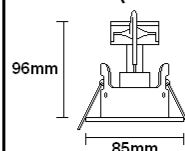

Mini Low Voltage Downlight

- White, Chrome & Satin Chrome
- Pressed steel
- MR11 12Volt G4 (35W maximum)
- Indoor/dry zones only
- Fixed downlight
- Transformer required

MR11
Lamp face
35mm
Diameter

Each
£ 2.50

MR16 Low Voltage Downlight

- White, Chrome, Brass & Satin Chrome
- Pressed steel
- MR16 12Volt GU5.3 (50W maximum)
- Indoor/dry zones only
- Fixed downlight
- Transformer required

MR16
Lamp face
50mm
Diameter

Each
£ 3.00

LED Integrated Fire Rated Downlight

Includes White bezel & Magnetic Satin Chrome bezel

Wattage selection at the flick of a switch 4.5 & 6Watt

Integrated LED Non Replaceable

Interchangeable Magnetic Bezel

- Part B, C, D & L compliant
- 30/60/90 minutes - Fire Rated

Choose between:
2700K, 3000K,
4000K & 6000K at
the flick of a switch

530
Lumens

AVERAGE LIFE
30,000Hrs

Each
£10.00

GU10 Deluxe Downlight

- White, Chrome or Brushed Chrome
- Die Cast
- PAR16 GU10 (50W maximum)
- Indoor/dry zones only
- Fixed downlight

Each
£ 3.25

GU10 Centre Tilt Downlight

- White, Chrome or Brushed Chrome
- Die Cast
- PAR16 GU10 (50W maximum)
- Indoor/dry zones only
- Centre tilt adjustable

Each
£ 4.25

Add a round bezel

Each
£ 1.75

Add a square bezel

Each
£ 2.00

Add a oversized ring for cut outs 80-110mm

Each
£ 3.75

Fire Rated Downlight

- White, Chrome or Satin Nickel
- Die Cast Aluminium
- PAR16 GU10 (50W maximum)
- Indoor/dry zones only
- Fire Rated - 30,60,90 minutes
- Part E (acoustic rating)

Add an insulation cover for £1.25 each

Each
£ 4.75

Fire Rated Centre Tilt

- White, Chrome or Satin Nickel
- Die Cast Aluminium
- PAR16 GU10 (50W maximum)
- Indoor/dry zones only
- Fire Rated - 30,60,90 minutes
- Part E (acoustic rating)

Add an insulation cover for £1.25 each

Each
£ 5.75

Fire Rated Showerlight