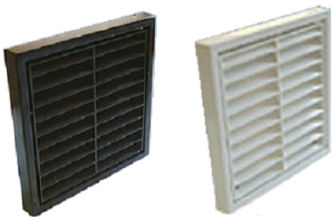

Fixed Wall Grille

Brown or White

140mm x 140mm with 4 Inch spigot

Each
£2.00