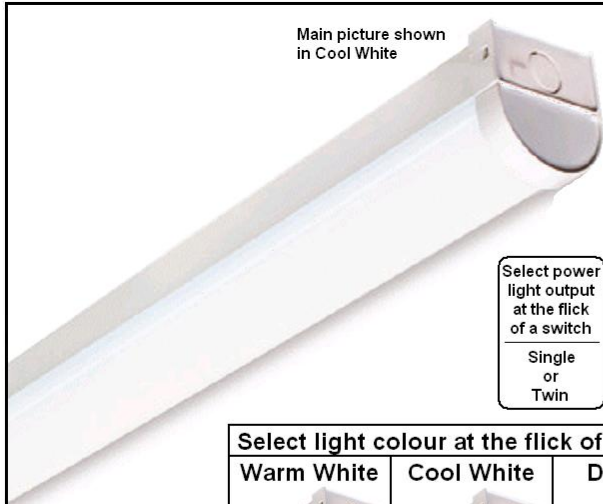

Buy 2 or more of any item on pages 14 & 15 and save £3.00 per light

For quantities over 6, Please contact us for best price

Lamp included Instant Start Non Dimmable Integrated LED Non Replaceable Indoor/Dry Zones Only Opal Cool White or Daylight

Length	2 Foot		4 Foot		5 Foot		6 Foot	
Application	Single	Twin	Single	Twin	Single	Twin	Single	Twin
Each	£13.00	£15.00	£25.00	£29.00	£33.00	£35.00	£38.00	£41.00

LED Lighting

LED Batten Fitting

Main picture shown in Cool White