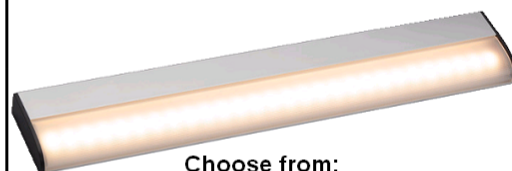

LED Rechargeable Battery Cabinet Light

Choose from: