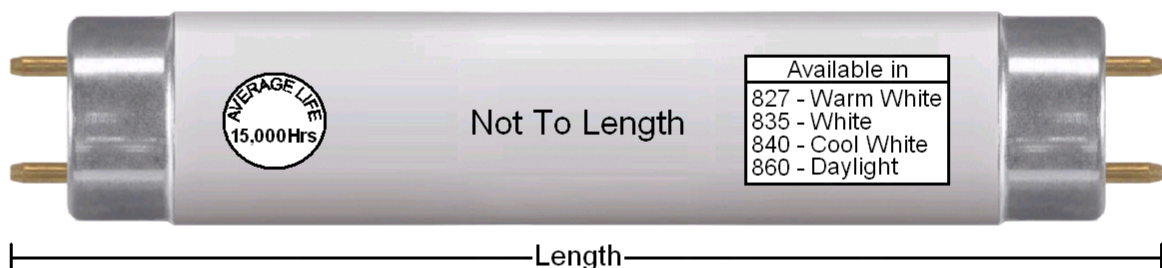

Comparison Chart

SYLVANIA LUXLINE PLUS

OSRAM LUMILUX

PHILIPS SUPER 80

General Electric POLYLUX XL

T8 Fluorescent Tubes

25mm

		Minimum of TEN tubes mixed or all the same				
Watt	15	18	30	36	58	70
Length	18 Inch	2 Foot	3 Foot	4 Foot	5 Foot	6 Foot
Each	£3.50	£2.00	£3.50	£3.00	£3.50	£4.75
25+	£3.00	£1.50	£3.00	£2.50	£2.75	£3.75