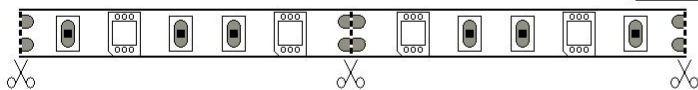

5 Metre Warm White or Cool White	AVERAGE LIFE 20,000Hrs	10 Metre Warm White or Cool White
£20.00		£55.00