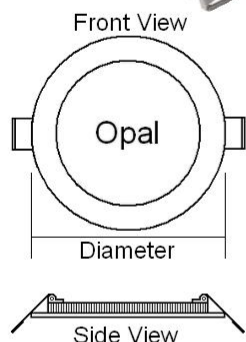

LED

LED Circular Panel

LED edge-lit circular panels replace double tube/triple turn fluorescent ceiling mounted recessed downlights

- White bezel
- Polycarbonate diffuser
- Indoor/dry zones only
- Pre wired with flicker free driver

Available In
Warm White
Cool White
Daylight

SPECIAL DISCOUNT
On this item,
Spend
£ 75 - 5% Discount
£150 - 10% Discount
£300 - 15% Discount
£500 - 20% Discount

50mm minimum clearance
required around the light

Comparison Chart

LED	Fluorescent Double Tube
10 Watt	18 Watt
12 Watt	26 Watt
18 Watt	2 x 18 Watt

Wattage	Diameter	Cut-out	Lumens	Each
10	150mm	140mm	780 lm	£ 8.00
12	170mm	160mm	1070 lm	£ 9.50
18	240mm	227mm	1420 lm	£13.00
Standard Emergency Battery Pack (3 Hour) Plug & Play				£30.00
Self-test Emergency Battery Pack (3 Hour) Plug & Play				£33.00

Emergency versions require permanent live feed