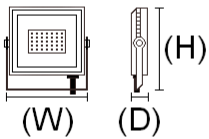

Watt	(W)x(H)x(D)mm	Each
10	104 x 92 x 25	£ 6.25
20	137 x 119 x 22	£ 9.00
30	179 x 154 x 23	£11.50
50	232 x 207 x 25	£17.50
100	271 x 191 x 31	£30.00
150	317 x 227 x 33	£40.00
200	352 x 350 x 35	£48.00

90
Lumens Per Watt

AVERAGE LIFE
30,000Hrs