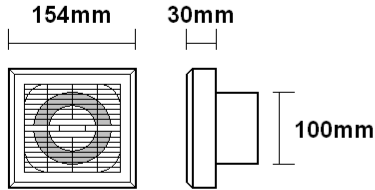

100mm (4 Inch) Extractor Fan

- Suitable for bathrooms, W.C & toilet areas
- Designed for wall or ceiling mounting
- Extract rate of 85m³/hr, 23 litres per second
- Indoor/dry zones only
- Add a 4 inch window kit for £4.50 each

Timer/Humidistat fans require permanent live feed

Standard	Timer	Pull Cord	Humidistat & Timer
Each	Each	Each	Each
£8.25	£11.50	£14.00	£22.75

Fixed Wall Grille

Brown or White

140mm x 140mm with 4 Inch spigot

Each
£2.00

Gravity Wall Grille

Brown or White

140mm x 140mm with 4 Inch spigot

Each
£2.50

Flexible Ducting

4 Inch/100mm x 3m length

Each
£3.50

Solid Ducting

4 Inch/100mm x 350mm length

Each
£1.75

100mm (4 Inch) In Line Shower Fan Kit

- Complete with fan unit, one 3m length of PVC flexible ducting, one internal (white) and one external wall grille
- Extract rate of 95m³/hr, 26 litres per second
- Fan to be mounted in indoor/dry zones only

Standard	Timer
Each	Each
£16.25	£18.75

150mm (6 Inch) Extractor Fan

- Suitable for kitchen/utility rooms
- Designed for wall or ceiling mounting
- Extract rate of 230m³/hr, 63 litres per second
- Indoor/dry zones only

Timer/Humidistat fans require permanent live feed

Standard	Timer	Pull Cord	Humidistat & Timer
Each	Each	Each	Each
£15.50	£19.00	£16.50	£34.50