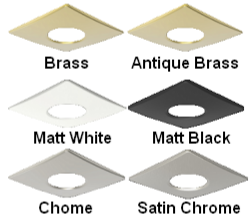

Each
£ 3.25

GU10 Centre Tilt Downlight

- White, Chrome or Brushed Chrome
- Die Cast
- PAR16 GU10 (50W maximum)
- Indoor/dry zones only
- Centre tilt adjustable

Each
£ 4.25

Add a round bezel

Each
£ 1.75

Add a square bezel