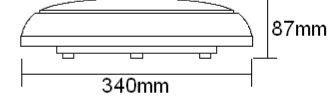

Select light colour at the flick of a switch

Warm White	Cool White	Daylight

- Simple future maintenance with the included interchangeable and replaceable LED DD lamp
- Lamp lasts up to 3 times longer than fluorescent 2D lamps
- Up to 66% energy saving compared to fluorescent 2D lamps
- IP65 Indoor/outdoor use
- Ceiling or wall mounted
- No ballasts to replace saving on future maintenance