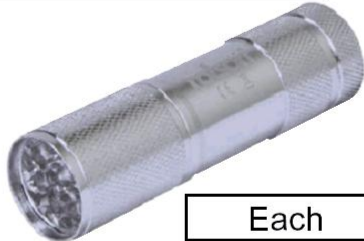

LED Aluminium Torch

Metal Body
40 Lumens
Wrist Strap Included
3 x AAA Batteries Included

Length 25mm
Diameter 85mm
Each
£2.00