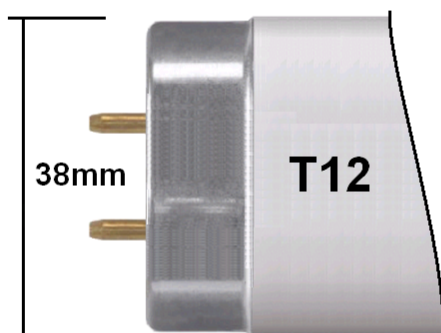

Watt	Each
200	£ 9.00
300	£ 9.00
500	£ 9.00

Plug In Flykiller

Plugs into standard socket outlet

Coverage 50m²

Integrated LED Non Replaceable

Instant Start

Easy to fit No wiring Needed

Simple DIY Installation

Size Chart	
Width	80mm
Height	193mm
Depth	116mm

Each
£12.50

Flykiller Unit

To ensure optimal performance, replace your insect killer tubes regularly & maintain/clean as recommended by the manufacturers instructions

Includes Lamps

Wattage	Dimensions (mm) LxHxD	Coverage(m ²)	Each
Small - 2 x 10 Watt T8	390 x 310 x 100	80m ²	£36.00
Large - 2 x 15 Watt T8	490 x 310 x 100	100m ²	£52.00

T12 Fly Killer

Watt	Length	Each
20	2 Foot	£6.00