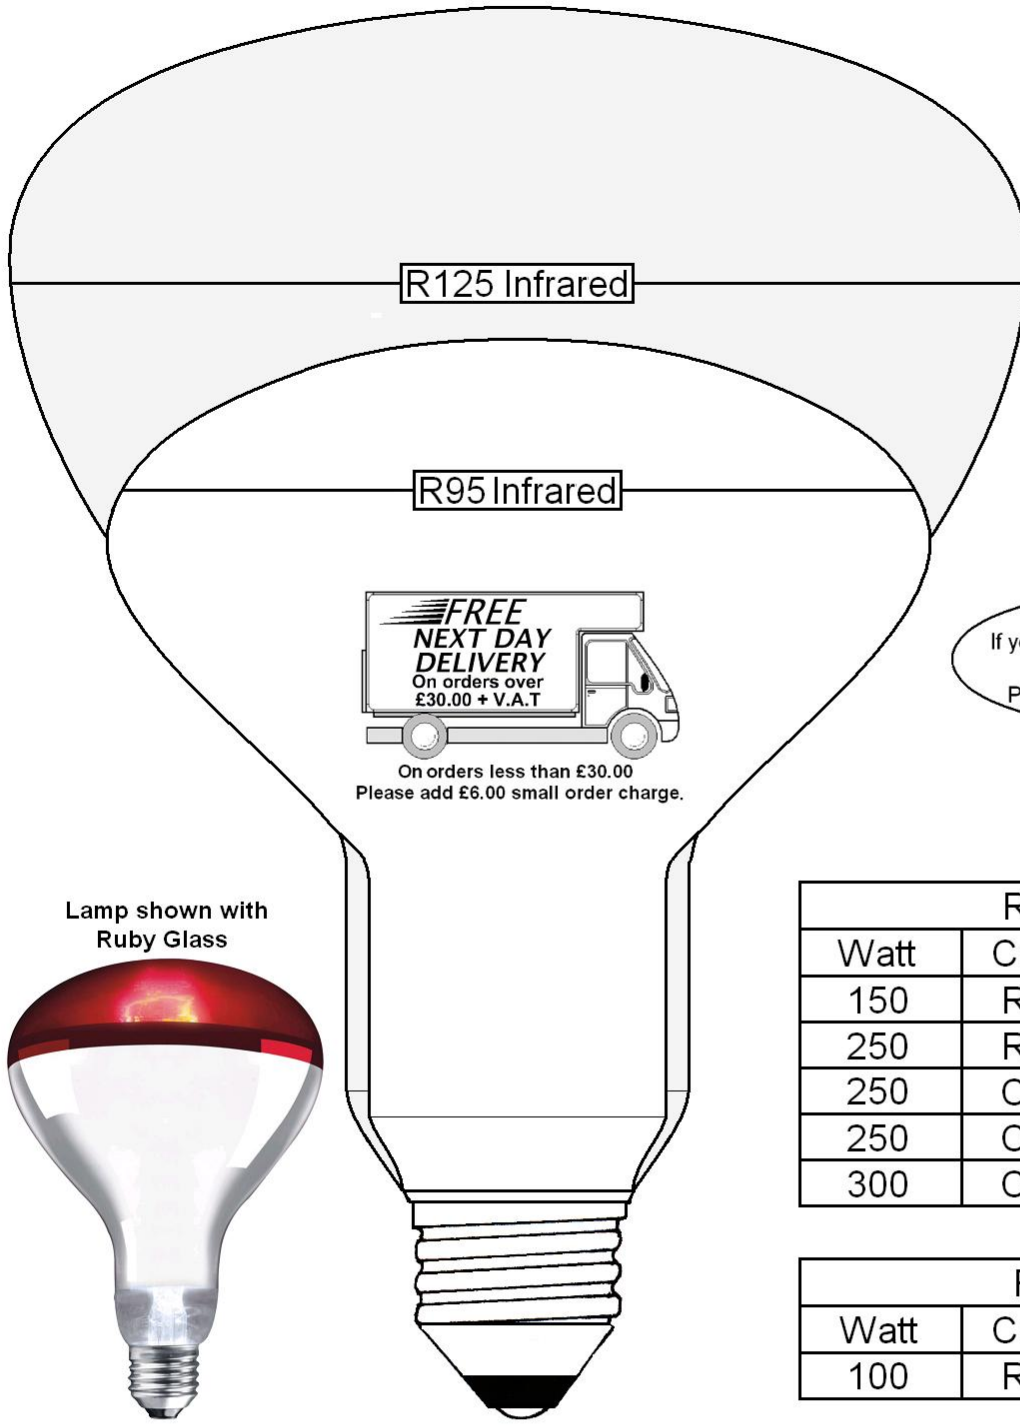

118mm

Watt	Each
80 / 120 160/230 / 400	£1.25

Infrared Reflector Type

Ceramic Lamp Holder

- ES/E27
- Large Screw
- 4amp rated

Each
£ 2.00

We're here to help.
If you can't see what you need
or you're not sure,
Please feel free to call us.