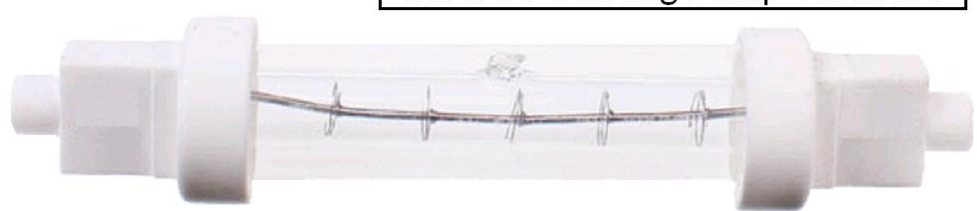

The Lamps Shown On This Page Are Actual Size

Infrared Catering Lamp Bare

Watt	Each
300	£ 6.25

Ceramic Lamp Holder With Tails

• For use with 118mm infra red catering lamps above and below

Each
£ 2.00

Infrared Catering Lamp Jacketed

Watt	Each
200	£ 9.00
300	£ 9.00
500	£ 9.00

Plug In Flykiller

Plugs into standard socket outlet

Coverage 50m²

Integrated LED Non Replaceable

Instant Start

Easy to fit No wiring Needed

Simple DIY Installation