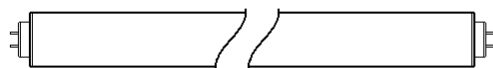

Size Chart	
Width	80mm
Height	193mm
Depth	116mm

Each
£12.50

Flykiller Unit

To ensure optimal performance, replace your insect killer tubes regularly & maintain/clean as recommended by the manufacturers instructions

Includes Lamps

Wattage	Dimensions (mm) LxHxD	Coverage(m ²)	Each
Small - 2 x 10 Watt T8	390 x 310 x 100	80m ²	£36.00
Large - 2 x 15 Watt T8	490 x 310 x 100	100m ²	£52.00

T12 Fly Killer

Watt	Length	Each
20	2 Foot	£6.00