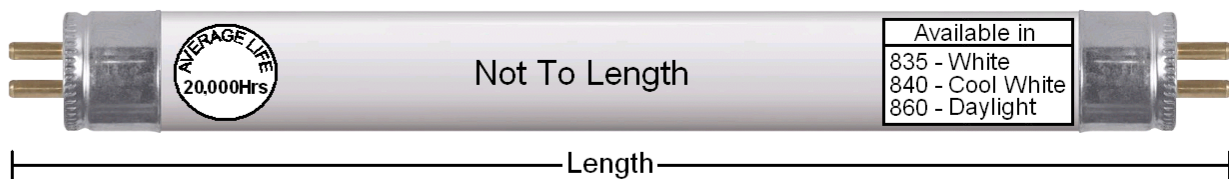

Fluorescent & LED

T5 Fluorescent Tubes

16mm

		Minimum of TEN tubes mixed or all the same						
Watt	14	24	21	28	35	49	54	80
Length	549mm	549mm	849mm	1149mm	1449mm	1449mm	1149mm	1449mm
Each	£2.25	£2.25	£3.25	£4.00	£4.00	£4.00	£4.00	£4.00
30+	£1.75	£1.75	£2.50	£3.00	£3.00	£3.00	£3.00	£3.00

Comparison Chart

SYLVANIA LUXLINE PLUS

OSRAM LUMILUX

PHILIPS SUPER 80

General Electric POLYLUX XL