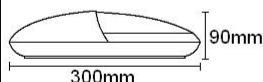

1200
Lumens

Size Chart	
Width	147mm
Height	138mm
Depth	40mm

Each	
£19.50	

LED Eyelid Bulkhead Light

- Lamp included
- Integrated LED Non Replaceable
- Instant Start
- Non Dimmable
- IP66

- Polycarbonate body black finish
- Opal diffuser
- 12 Watt cool white = 28 Watt 2D
- Wall mounted indoor or outdoor
- 1080 lumens