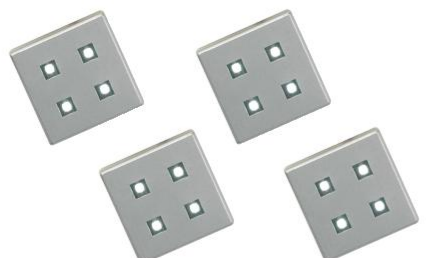

Size Chart	
Length	160mm
Height	160mm
Depth	150mm

Each	
£21.00	

Metal Pendant

- Vintage effect
- E27 screw fitting
- 1.8M Braided cord

Each	
£ 6.75	

LED Lighting

LED Plinth Four Square

HOW TO CONNECT