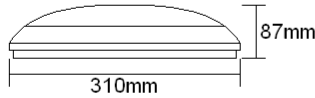

LED

LED DD Drum
Opal Diffuser - White Base

**AS LOW AS
£22.80
WITH THE
20% DISCOUNT**

or