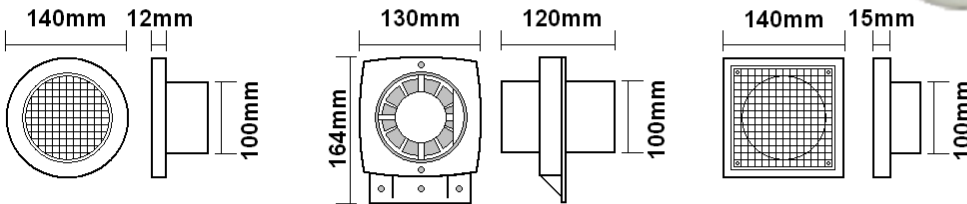

Solid Ducting

4 Inch/100mm x 350mm length

Each
£1.75

100mm (4 Inch) In Line Shower Fan Kit

- Complete with fan unit, one 3m length of PVC flexible ducting, one internal (white) and one external wall grille
- Extract rate of 95m³/hr, 26 litres per second
- Fan to be mounted in indoor/dry zones only