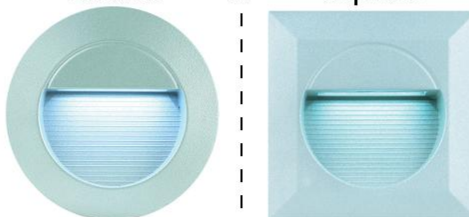

Size Chart	
Height	113mm
Length	130mm
Diameter	80mm

Each	£ 7.50
------	---------------

LED Flush Wall Light

Round or Square

- Lamp included
- Instant Start
- Non Dimmable
- LED Non Replaceable

- Black polycarbonate housing
- Aluminium cover & body
- 14 LED's - 1.2 Watt (non replaceable)
- IP65 rated
- For indoor or outdoor use