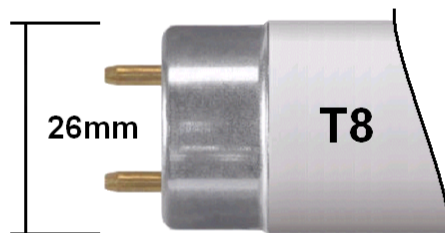

Includes Lamps

Wattage	Dimensions (mm) LxHxD	Coverage(m ²)	Each
Small - 2 x 10 Watt T8	390 x 310 x 100	80m ²	£36.00
Large - 2 x 15 Watt T8	490 x 310 x 100	100m ²	£52.00

T12 Fly Killer

Watt	Length	Each
20	2 Foot	£6.00

T8 Fly Killer

Watt	Length	Each
10	13½ Inch	£5.00
15	18 Inch	£4.00
18	2 Foot	£7.50

T5 Fly Killer

Watt	Length	Each
4	6 Inch	£4.00
6	9 Inch	£4.00
8	12 Inch	£4.00
15	12 Inch	£4.25

Circular Fly Killer

Watt	Diameter
22	8 Inch