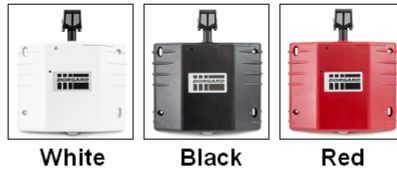

Available in:

List Price
Each
£99.00

Buy 1 Dorgard
AS LOW AS
£94.05
WITH THE
5% DISCOUNT

Buy 2 Dorgards
or spend £150+VAT
AS LOW AS
£89.10
WITH THE
10% DISCOUNT