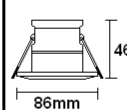

- Part B, C, D & L compliant
- 30/60/90 minutes - Fire Rated

Choose between:
2700K, 3000K,
4000K & 6000K at
the flick of a switch

530
Lumens