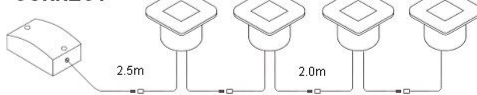

- Instant Start
- Non Dimmable
- LED Non Replaceable
- 24mm Cut Out

- 4 Light LED kit
- Brushed chrome effect
- 12 Volt LED driver included
- Each light is 0.5Watt in White
- Additional heads available up to 10 heads per driver (£4.00 each head)