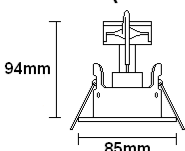

Mini Low Voltage Downlight

- White, Chrome & Satin Chrome
- Pressed steel
- MR11 12Volt G4 (35W maximum)
- Indoor/dry zones only
- Fixed downlight
- Transformer required

MR11
Lamp face
35mm
Diameter

Each
£ 2.50

MR16 Low Voltage Downlight

- White, Chrome, Brass & Satin Chrome
- Pressed steel
- MR16 12Volt GU5.3 (50W maximum)
- Indoor/dry zones only
- Fixed downlight
- Transformer required

MR16
Lamp face
50mm
Diameter

Each
£ 3.00

LED Integrated Fire Rated Downlight

Includes White bezel & Magnetic Satin Chrome bezel

Wattage selection at the flick of a switch 4.5 & 6Watt

Integrated LED Non Replaceable

Interchangeable Magnetic Bezel

- Part B, C, D & L compliant
- 30/60/90 minutes - Fire Rated

Choose between:
2700K, 3000K,
4000K & 6000K at
the flick of a switch

530
Lumens

AVERAGE LIFE
30,000Hrs

Each
£10.00

GU10 Deluxe Downlight

- White, Chrome or Brushed Chrome
- Die Cast
- PAR16 GU10 (50W maximum)
- Indoor/dry zones only
- Fixed downlight

Each
£ 3.25

GU10 Centre Tilt Downlight

- White, Chrome or Brushed Chrome
- Die Cast
- PAR16 GU10 (50W maximum)
- Indoor/dry zones only
- Centre tilt adjustable

Each
£ 4.25

Add a round bezel

Each
£ 1.75

Add a square bezel

Each
£ 2.00

Add a oversized ring for cut outs 80-110mm

Each
£ 3.75

Fire Rated Downlight

- White, Chrome or Satin Nickel
- Die Cast Aluminium
- PAR16 GU10 (50W maximum)
- Indoor/dry zones only
- Fire Rated - 30,60,90 minutes
- Part E (acoustic rating)

Add an insulation cover for £1.25 each

Each
£ 4.75

Fire Rated Centre Tilt

- White, Chrome or Satin Nickel
- Die Cast Aluminium
- PAR16 GU10 (50W maximum)
- Indoor/dry zones only
- Fire Rated - 30,60,90 minutes
- Part E (acoustic rating)

Add an insulation cover for £1.25 each

Each
£ 5.75

Fire Rated Showerlight