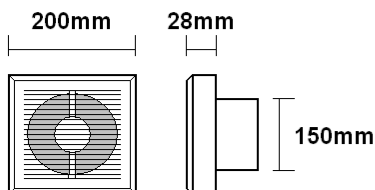

Standard	Timer	Pull Cord	Humidistat & Timer
Each	Each	Each	Each
£15.50	£19.00	£16.50	£34.50