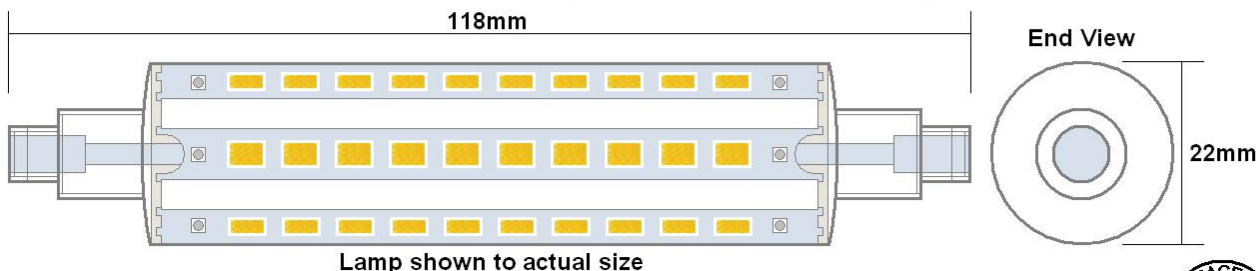

LED 118mm Linear

• Replaces linear halogen R7s used in floodlights and wall uplights

Instant Start AVERAGE LIFE 15,000Hrs

Non Dimmable
10 Watt = 100 Watt
Warm White
£7.00
Dimmable
14 Watt = 100 Watt
Warm White Cool White
£16.75