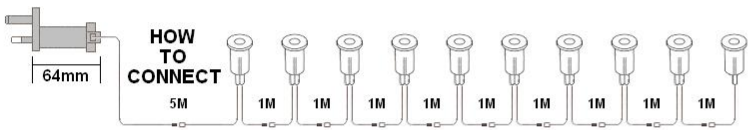

LED Decking Light Kit

- Instant Start
- Non Dimmable
- LED Non Replaceable
- Simple DIY Installation
- No Serviceable Parts
- Plugs In To A Normal Socket

- White or Blue light
- LED Decking kit includes:
  - 10 x IP67 LED aluminium bezel decking/plinth lights
  - 1 x IP20 Power pack - Indoor/dry zones only
  - All linking cables and connections included
- Can be used to light up outdoor decking, kitchens or bathrooms