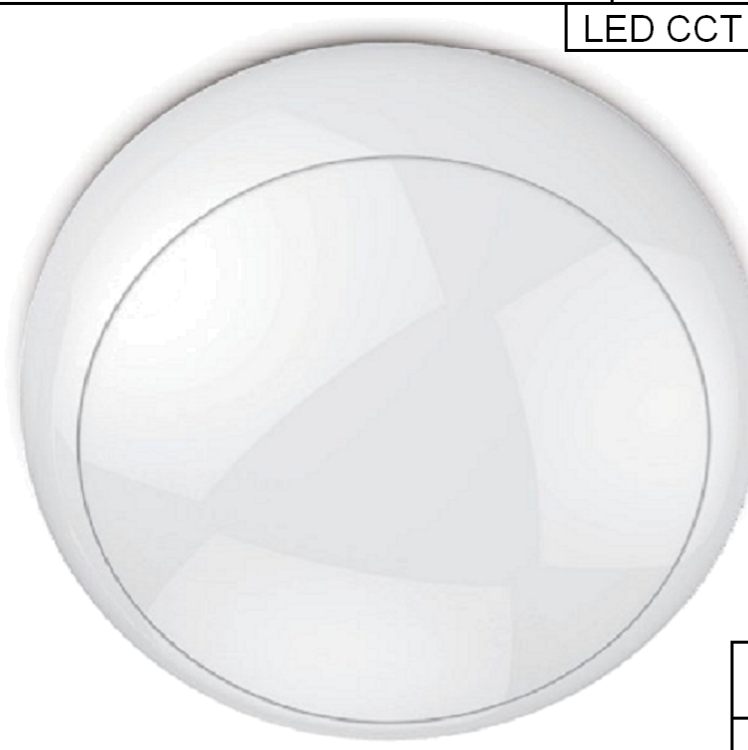

Each
£12.50

LED Multi-Fit Edge Sensor Circular Panel

- Switches on when motion is detected
- Power selectable
- Indoor/dry zones only

Indoor/Dry Zones Only

Bracket provided adjustable to fit holes from 65 to 205mm

Multiple cut-out sizes or Surface mount

Wattage selection at the flick of a switch			Each
10 Watt 950 Lumen	15 Watt 1300 Lumen	18 Watt 1500 Lumen	£13.75

LED CCT Dome Light

**AS LOW AS
£15.60
WITH THE
20% DISCOUNT**

SPECIAL DISCOUNT
On LED CCT Dome Light

Spend
£ 75- 5%Discount
£150-10%Discount
£300-15%Discount
£500-20%Discount

Select light colour at the flick of a switch

- Instant Start
- Non Dimmable
- Integrated LED Non Replaceable
- Suitable for bathroom use Zones 1 & 2
- IP65
- IK10 Impact Rating
- Indoor & Outdoor Use