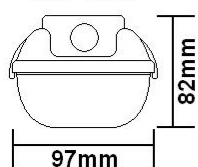

- Tough polycarbonate body and opal diffuser
- For use in wet and dusty environments (e.g. kitchens, laundry rooms, outbuildings & plant rooms)
- Wall, ceiling or suspended mounting
- Up to 50% energy saving compared to T8 fluorescent fittings
- Select light colour at the flick of a switch: Warm White, Cool White or Daylight
- Select power/light output at the flick of a switch - Single or Twin

Buy 2 or more of any item on pages 14 & 15 and save £3.00 per light	For quantities over 6, Please contact us for best price

End View