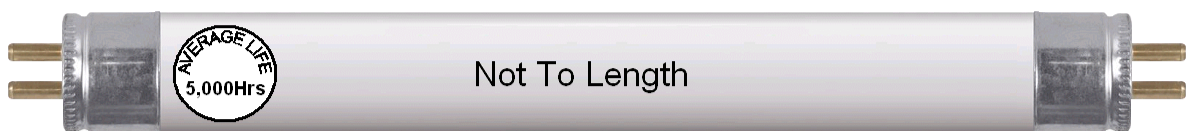

T5 Halophosphor Tubes

Watt	4	6	8	13
Length	6 Inch	9 Inch	12 Inch	21 Inch
Each	£1.10	£1.10	£1.10	£1.10
25+	£1.00	£1.00	£1.00	£1.00

Available In
Warm White
Cool White
White