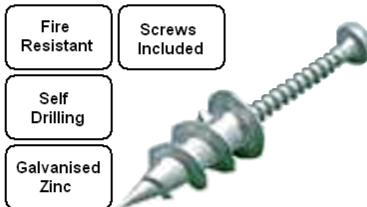

Driva Plasterboard Fixing