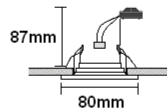

Mini Low Voltage Downlight

- White, Chrome & Satin Chrome
- Pressed steel
- MR11 12Volt G4 (35W maximum)
- Indoor/dry zones only
- Fixed downlight
- Transformer required

MR11
Lamp face
35mm
Diameter

Each
£ 2.50

MR16 Low Voltage Downlight

- White, Chrome, Brass & Satin Chrome
- Pressed steel
- MR16 12Volt GU5.3 (50W maximum)
- Indoor/dry zones only
- Fixed downlight
- Transformer required

MR16
Lamp face
50mm
Diameter

Each
£ 3.00

LED Integrated Fire Rated Downlight

Includes White bezel & Magnetic Satin Chrome bezel

Wattage selection at the flick of a switch 4.5 & 6Watt

Integrated LED Non Replaceable

Interchangeable Magnetic Bezel

- Part B, C, D & L compliant
- 30/60/90 minutes - Fire Rated

Choose between:
2700K, 3000K,
4000K & 6000K at
the flick of a switch

530
Lumens

AVERAGE LIFE
30,000Hrs

Each
£10.00

GU10 Deluxe Downlight

- White, Chrome or Brushed Chrome
- Die Cast
- PAR16 GU10 (50W maximum)
- Indoor/dry zones only
- Fixed downlight

Each
£ 3.25

GU10 Centre Tilt Downlight

- White, Chrome or Brushed Chrome
- Die Cast
- PAR16 GU10 (50W maximum)
- Indoor/dry zones only
- Centre tilt adjustable

Each
£ 4.25

Add a round bezel

Each
£ 1.75

Add a square bezel

Each
£ 2.00

Add a oversized ring for cut outs 80-110mm

Each
£ 3.75

Fire Rated Downlight

- White, Chrome or Satin Nickel
- Die Cast Aluminium
- PAR16 GU10 (50W maximum)
- Indoor/dry zones only
- Fire Rated - 30,60,90 minutes
- Part E (acoustic rating)

Add an insulation cover for £1.25 each

Each
£ 4.75

Fire Rated Centre Tilt

- White, Chrome or Satin Nickel
- Die Cast Aluminium
- PAR16 GU10 (50W maximum)
- Indoor/dry zones only
- Fire Rated - 30,60,90 minutes
- Part E (acoustic rating)

Add an insulation cover for £1.25 each

Each
£ 5.75

Fire Rated Showerlight