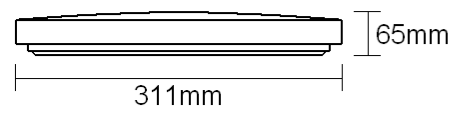

Each
£22.50