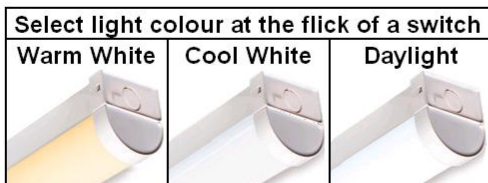

Length	2 Foot		4 Foot		5 Foot		6 Foot	
Application	Single	Twin	Single	Twin	Single	Twin	Single	Twin
Each	£13.00	£15.00	£25.00	£29.00	£33.00	£35.00	£38.00	£41.00

LED Lighting

LED Batten Fitting

Main picture shown in Cool White

Select power light output at the flick of a switch
Single or Twin

- White steel body construction
- Polycarbonate opal diffuser
- LED - non replaceable
- Indoor/dry zones only
- Multiple entries on rear of unit & 20mm knockout at end cap for through wiring
- Wall, ceiling or suspended mounting
- Up to 50% energy saving compared to T8 fluorescent fittings
- Select light colour at the flick of a switch: Warm White, Cool White or Daylight
- Select power/light output at the flick of a switch - Single or Twin