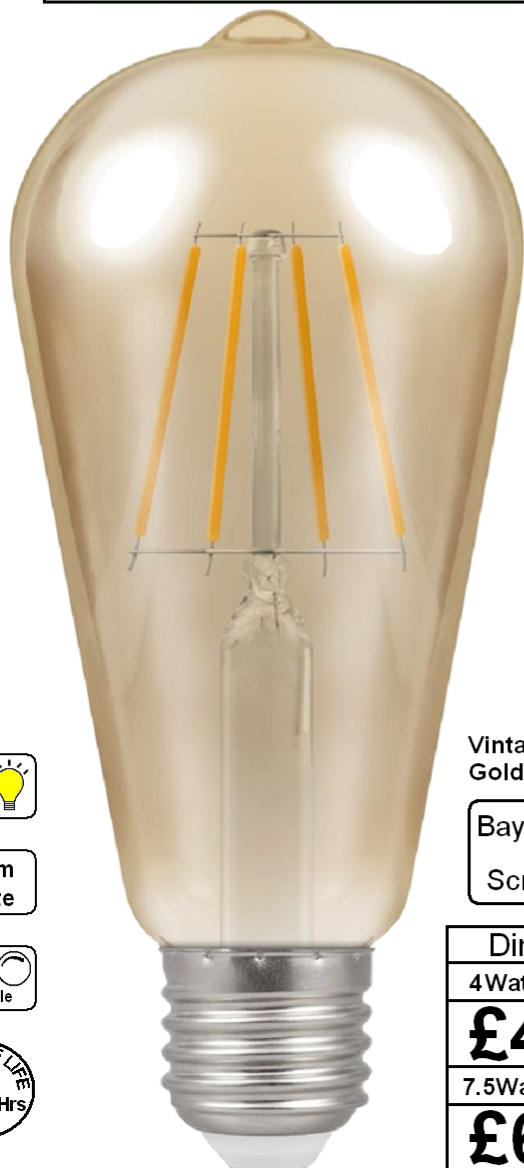

Bayonet Cap or Screw Cap

LED Filament Candle

Instant Start
Warm White
AVERAGE LIFE 10,000Hrs
Clear Glass
Dimmable
5Watt = 40Watt
£3.40
Vintage Antique Gold Tint
Non Dimmable
4Watt = 31Watt
£3.00

Available in Small Screw Screw Small Bayonet & Bayonet

Clear Glass
Non Dimmable
2Watt = 25Watt
£2.00
4Watt = 40Watt
£2.00
8Watt = 60Watt
£3.25

The Lamps Shown On This Page Are Actual Size

LED Filament Squirrel Cage

Warm White

Vintage Antique Gold Tint Glass
Bayonet Cap or Screw Cap

Dimmable
4Watt = 35Watt
£4.50
7.5Watt = 50Watt
£6.50

LED Filament Flame Tip Candle

Warm White

Clear Glass
Non Dimmable
4Watt = 40Watt
Small Screw Screw Small Bayonet & Bayonet
£2.75
Vintage Antique Gold Tint
Non Dimmable
4Watt = 31Watt
Small Screw Screw & Bayonet
£3.25