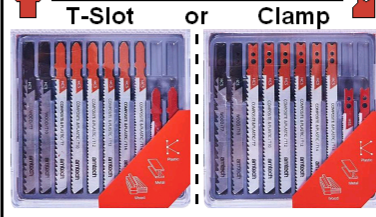

Jigsaw Blades