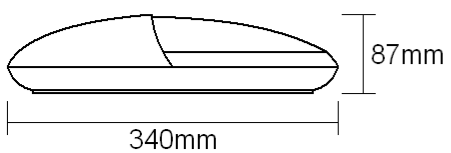

Eyelid - Opal Diffuser - Black or White

Each
£ 6.00