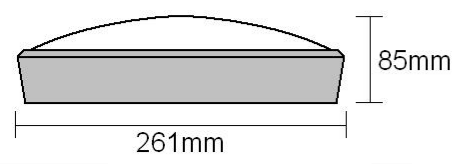

Each
£12.50

LED Multi-Fit Edge Sensor Circular Panel

- Switches on when motion is detected
- Power selectable
- Indoor/dry zones only

Indoor/Dry Zones Only

Bracket provided adjustable to fit holes from 65 to 205mm