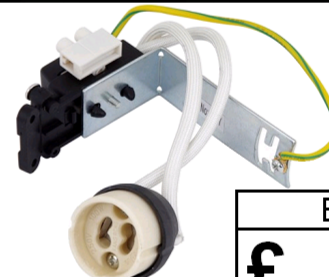

Rating	Diameter	Depth	Each
35-105VA	86mm	27mm	£11.50
50-150VA	110mm	31mm	£18.00
50-210VA	110mm	35mm	£23.00

GU10 Lead & Terminal Block

Each
£ 1.25

MR16 Circlips

Each
£0.35

GU5.3 Lead

Each
£0.85

12 Volt Halogen Triangle Light