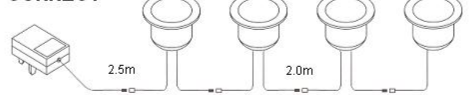

- Instant Start
- Non Dimmable
- LED Non Replaceable
- Simple Plug & Play Installation

- 4 Light LED kit
- Satin silver finish
- 12 Volt LED driver included
- Each light is 0.5Watt in White
- Additional heads available up to 10 heads per driver (£4.00 each head)