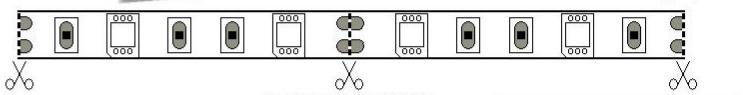

Indoor/Dry Zones Only

- 12 volt LED tape
- Adhesive strip installation
- Can be cut at designated intervals

Each	£12.00
------	---------------

LED Tape Clips

- Mounting supporting clips for LED tape

Pack of 25	£ 1.00
------------	---------------