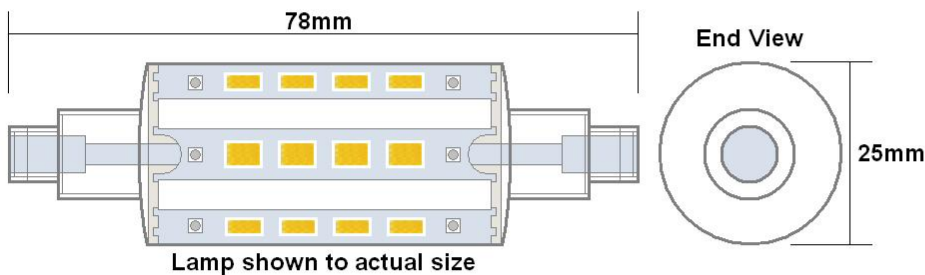

LED 95mm Globe

Opal Plastic	Clear Glass	Vintage Antique Gold Tint Glass
Non Dimmable	Non Dimmable	Dimmable
11Watt = 72Watt	4Watt = 35Watt	5Watt = 40Watt
£5.00	£5.50	£5.00
Dimmable		
11Watt = 75Watt		
£6.00		

AVERAGE LIFE 15,000Hrs

Instant Start Warm White

Clear Glass Lamp shown to actual size Vintage Antique Gold Tint Glass

Bayonet Cap or Screw Cap

LED GX53 Disc Light

Instant Start Non Dimmable GX53 Base AVERAGE LIFE 15,000Hrs

Non Dimmable			
Watt	Lumens	Available In	Each
3	280 lm 330 lm	Warm White Daylight	£ 4.00
5	530 lm 545 lm 540 lm	Warm White Cool White Daylight	£ 4.00
7	650 lm 690 lm	Warm White Daylight	£ 4.50

LED 78mm Linear

All lamps on this page Include WEEE levy.

• Replaces linear halogen R7s used in floodlights and wall uplights

Instant Start Non Dimmable AVERAGE LIFE 15,000Hrs

Non Dimmable
6 Watt = 80 Watt
Warm White
£5.00