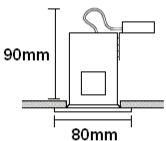

- White, Chrome or Brushed Chrome
- Die Cast
- PAR16 GU10 (50W maximum)
- Indoor/dry zones only
- Fixed downlight