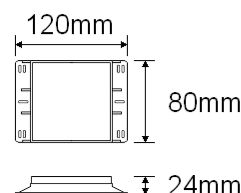

LED DD Emergency Module

Not to scale

- For use with LED DD lamps to create maintained or non-maintained emergency lighting
- 3 Hours rated duration
- Green charging status LED (built into LED lamp)
- Supplied with simple plug in and replaceable battery
- Includes all necessary leads and connectors to plug into lamp and connect to mains

Emergency versions require permanent live feed

Standard	Self-test
Each	Each
£24.00	£27.00