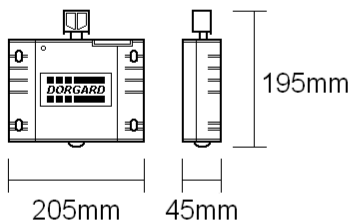

Available in:

List Price
Each
£99.00

Buy 1 Dorgard
AS LOW AS
£94.05
WITH THE
5% DISCOUNT

Buy 2 Dorgards
or spend £150+VAT
AS LOW AS
£89.10
WITH THE
10% DISCOUNT