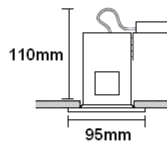

- White, Chrome or Brushed Chrome
- Die Cast
- PAR16 GU10 (50W maximum)
- Indoor/dry zones only
- Centre tilt adjustable