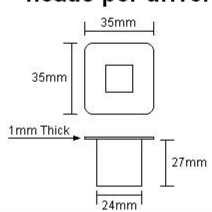

Each
£22.00