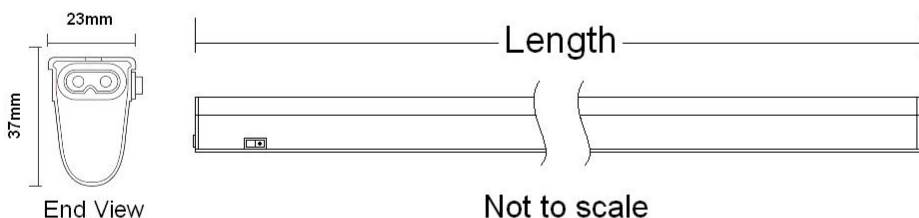

Lamp included ☒

Instant Start ☒

Non Dimmable ☒

Integrated LED Non Replaceable ☒

AVERAGE LIFE 30,000Hrs

- White plastic body
- Opal diffuser
- On/Off Switch
- Indoor/dry zones only
- Warm white, Cool white or Daylight
- 2 Metre power feed cable included
- Mounting brackets and fixings included
- Up to 6 fittings can be linked together

Watt	Length	Each
3	224mm	£ 6.75
5	303mm	£ 7.75
8	526mm	£ 9.50
14	903mm	£12.50