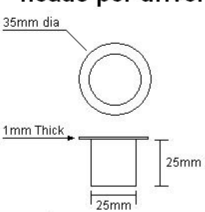

Each
£20.00