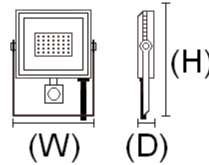

- Black Die-Cast aluminium body
- Glass Lens
- IP65 rated
- Quick mount adjustable mounting bracket

Watt	(W)x(H)x(D)mm	Each
10	104 x 120 x 53	£14.00
20	137 x 142 x 53	£16.00
30	179 x 175 x 63	£19.50
50	232 x 219 x 54	£25.00