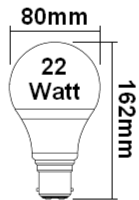

LED

LED GLS

AVERAGE LIFE
10,000Hrs

Instant Start

Opal Plastic

22 Watt
Bayonet Cap
OR
Screw Cap

Non Dimmable

Available in
Warm White
Cool White
Daylight