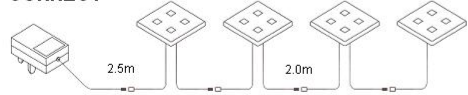

Size Chart	
Length	160mm
Height	160mm
Depth	150mm

Each	
£21.00	

Metal Pendant

- Vintage effect
- E27 screw fitting
- 1.8M Braided cord

Each	
£ 6.75	

LED Lighting

LED Plinth Four Square

HOW TO CONNECT