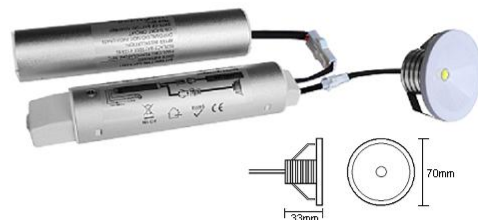

LED Emergency Downlight

- Lamp included ✓
- Indoor/Dry Zones Only
- 3 Hours Duration
- Green Charging Light

- White finish
- 3 Watt LED (non replaceable)
- 3 hours duration
- Non maintained
- Includes 3.6V 2000mAh Li-ion Battery

Standard	Corridor
£16.00	£18.00