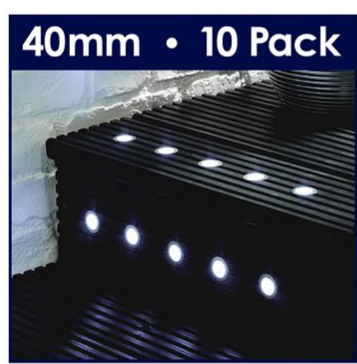

LED Decking Light Kit

- Instant Start
- Non Dimmable
- LED Non Replaceable
- Simple DIY Installation
- No Serviceable Parts
- Plugs In To A Normal Socket

- White or Blue light
- LED Decking kit includes:
  - 10 x IP67 LED aluminium bezel decking/plinth lights
  - 1 x IP20 Power pack - Indoor/dry zones only
  - All linking cables and connections included
- Can be used to light up outdoor decking, kitchens or bathrooms