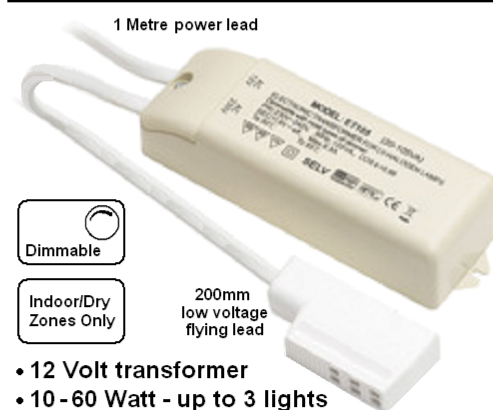

12 Volt Halogen Transformer

Dimmable

Indoor/Dry Zones Only

- 12 Volt transformer
- 10-60 Watt - up to 3 lights
- Auto reset integrated circuit & overload protection
- Circuit active from as low as 10 Watt
- Supplied with 3 Way AMP Block

Size Chart		Each
Length	118mm	£ 5.00
Width	32mm	
Depth	20mm