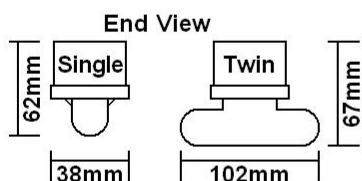

Length	4 Foot		5 Foot		6 Foot	
Application	Single	Twin	Single	Twin	Single	Twin
Each	£16.00	£21.00	£28.00	£36.00	£35.00	£45.00

EXTRA DISCOUNTS
 on larger orders
 On orders over £ 75 - 5% Discount
 On orders over £150 - 10% Discount