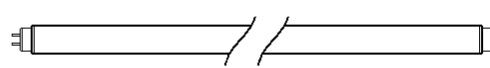

Includes Lamps

Wattage	Dimensions (mm) LxHxD	Coverage(m ²)	Each
Small - 2 x 10 Watt T8	390 x 310 x 100	80m ²	£36.00
Large - 2 x 15 Watt T8	490 x 310 x 100	100m ²	£52.00

T12 Fly Killer

Watt	Length	Each
20	2 Foot	£6.00

T8 Fly Killer

Watt	Length	Each
10	13½ Inch	£5.00
15	18 Inch	£4.00
18	2 Foot	£7.50

T5 Fly Killer

Watt	Length	Each
4	6 Inch	£4.00
6	9 Inch	£4.00
8	12 Inch	£4.00
15	12 Inch	£4.25

Circular Fly Killer

Watt	Diameter
22	8 Inch