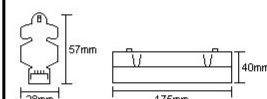

- Lamp included ✓
- Indoor/Dry Zones Only
- 3 Hours Duration
- Green Charging Light
- 50mm Cut Out

- White finish
- 1 Watt LED (non replaceable)
- 3 hours duration
- Non maintained
- Includes 3.6V 2000mAh Li-ion Battery
- Self-Adhesive LED pad

Size Chart		Each
Width	175mm	£16.00
Height	40mm