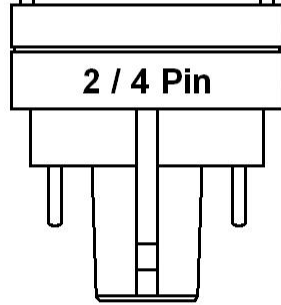

Each
£11.00

You can download our latest price lists and order forms at:
www.maintek.co.uk

All lamps on this page include WEEE levy.

FREE NEXT DAY DELIVERY
On orders over £30.00 + VAT
On orders less than £30.00 Please add £6.00 small order charge.

The Lamps Shown On This Page Are Actual Size