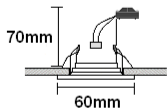

Mini Low Voltage Downlight

- White, Chrome & Satin Chrome
- Pressed steel
- MR11 12Volt G4 (35W maximum)
- Indoor/dry zones only
- Fixed downlight
- Transformer required

MR11
Lamp face
35mm
Diameter

Each
£ 2.50

MR16 Low Voltage Downlight

- White, Chrome, Brass & Satin Chrome
- Pressed steel
- MR16 12Volt GU5.3 (50W maximum)
- Indoor/dry zones only
- Fixed downlight
- Transformer required

MR16
Lamp face
50mm
Diameter

Each
£ 3.00

LED Integrated Fire Rated Downlight

Includes White bezel & Magnetic Satin Chrome bezel

Wattage selection at the flick of a switch 4.5 & 6Watt

Integrated LED Non Replaceable

Interchangeable Magnetic Bezel

- Part B, C, D & L compliant
- 30/60/90 minutes - Fire Rated

Choose between:
2700K, 3000K,
4000K & 6000K at
the flick of a switch

530
Lumens

AVERAGE LIFE
30,000Hrs

Each
£10.00

GU10 Deluxe Downlight

- White, Chrome or Brushed Chrome
- Die Cast
- PAR16 GU10 (50W maximum)
- Indoor/dry zones only
- Fixed downlight

Each
£ 3.25

GU10 Centre Tilt Downlight

- White, Chrome or Brushed Chrome
- Die Cast
- PAR16 GU10 (50W maximum)
- Indoor/dry zones only
- Centre tilt adjustable

Each
£ 4.25

Add a round bezel

Each
£ 1.75

Add a square bezel

Each
£ 2.00

Add a oversized ring for cut outs 80-110mm

Each
£ 3.75

Fire Rated Downlight

- White, Chrome or Satin Nickel
- Die Cast Aluminium
- PAR16 GU10 (50W maximum)
- Indoor/dry zones only
- Fire Rated - 30,60,90 minutes
- Part E (acoustic rating)

Add an insulation cover for £1.25 each

Each
£ 4.75

Fire Rated Centre Tilt

- White, Chrome or Satin Nickel
- Die Cast Aluminium
- PAR16 GU10 (50W maximum)
- Indoor/dry zones only
- Fire Rated - 30,60,90 minutes
- Part E (acoustic rating)

Add an insulation cover for £1.25 each

Each
£ 5.75

Fire Rated Showerlight