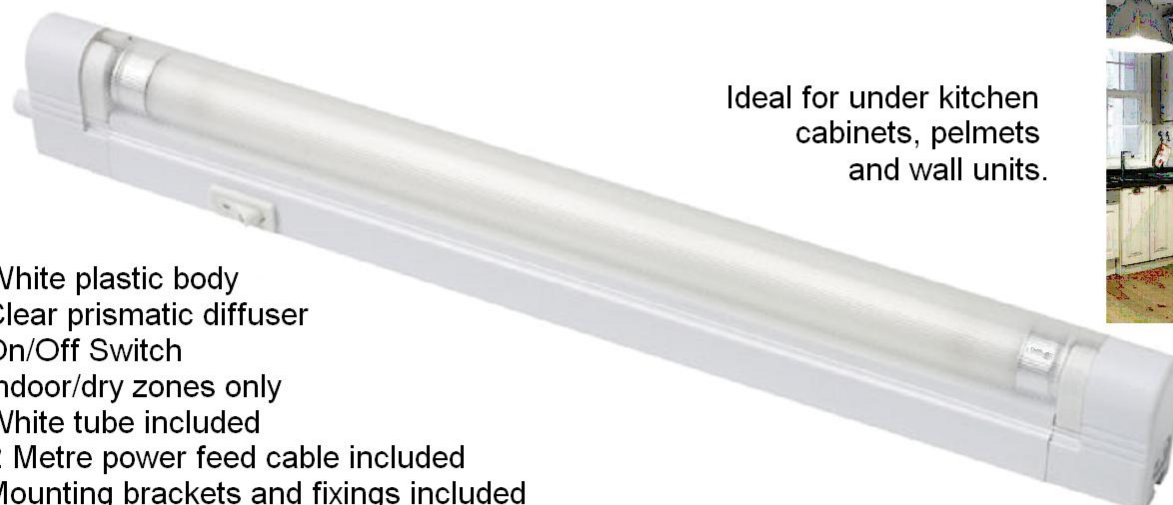

Each **£ 1.00**

T5 Socket

This allows you to use your existing link light leads if the ends don't match and to make any length of lead

Each **£ 1.00**

Fluorescent Slimline T5 Link Lights

Ideal for under kitchen cabinets, pelmets and wall units.