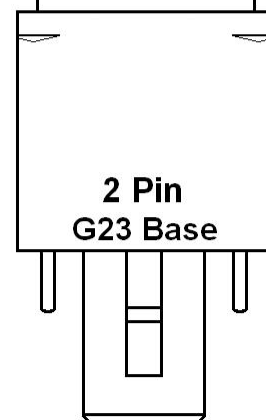

4.5Watt	6Watt
Each	Each
£8.00	£9.00

The Lamps Shown On This Page Are Actual Size