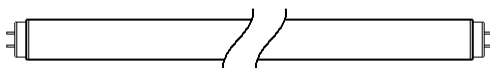

Includes Lamps

Wattage	Dimensions (mm) LxHxD	Coverage(m ²)	Each
Small - 2 x 10 Watt T8	390 x 310 x 100	80m ²	£36.00
Large - 2 x 15 Watt T8	490 x 310 x 100	100m ²	£52.00

T12 Fly Killer

Watt	Length	Each
20	2 Foot	£6.00

T8 Fly Killer

Watt	Length	Each
10	13½ Inch	£5.00
15	18 Inch	£4.00
18	2 Foot	£7.50

T5 Fly Killer

Watt	Length	Each
4	6 Inch	£4.00
6	9 Inch	£4.00
8	12 Inch	£4.00
15	12 Inch	£4.25

Circular Fly Killer

Watt	Diameter
22	8 Inch